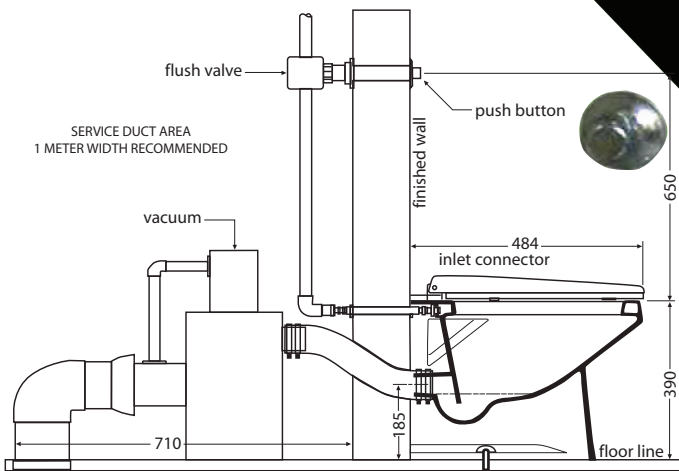

# 1.5L FLUSH

save 100% to 400% of water with EVERY flush

**TURBO  
FLUSH**  
by GBH